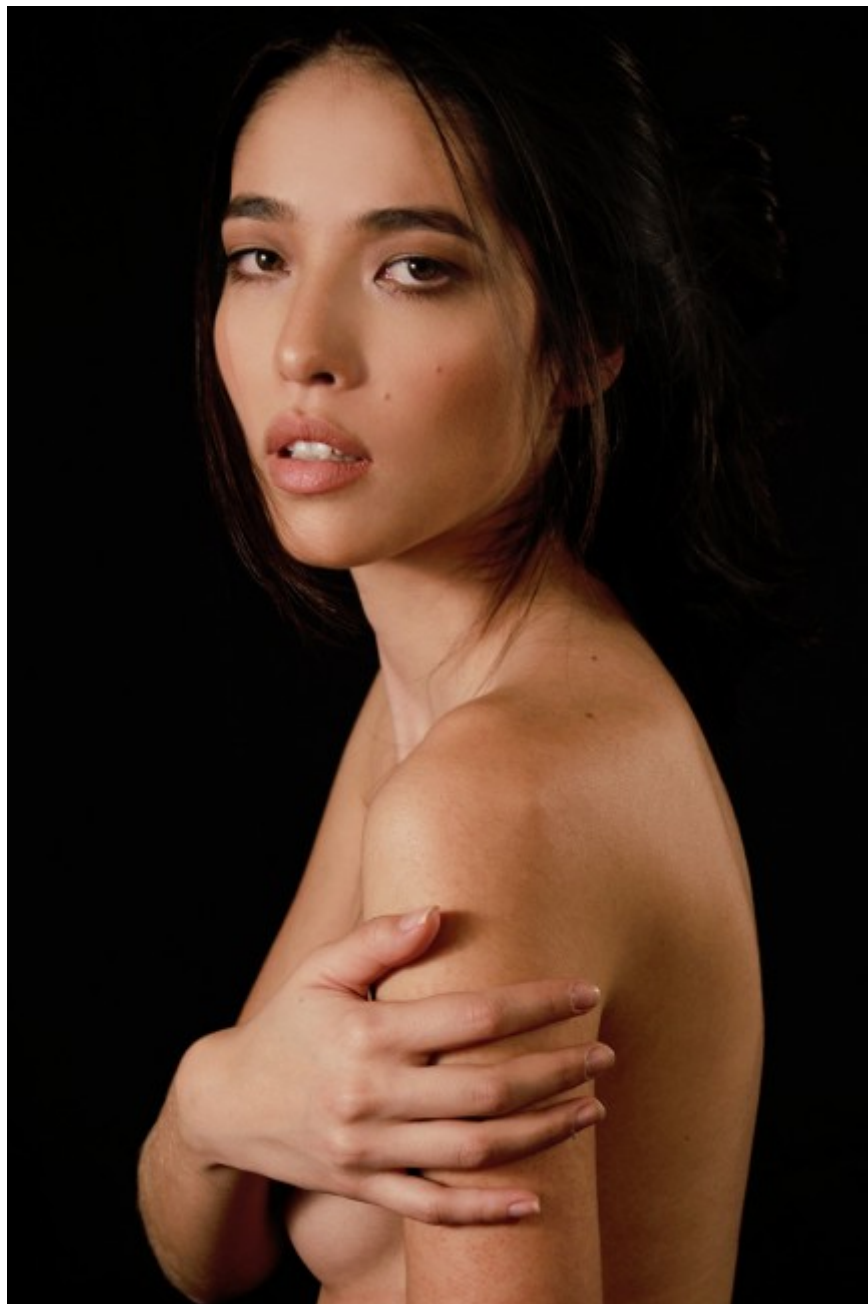

PAULA KAWANISHI

HEIGHT

BUST

WAIST

HIPS

SHOES

HAIR

EYES

178 CM - 5 FT 10 IN

82 CM - 32.3 IN

61 CM - 24.0 IN

89 CM - 35.0 IN

39.0 EU - 5.5 UK

BROWN

HAZEL

T R A F F I C
M O D E L S